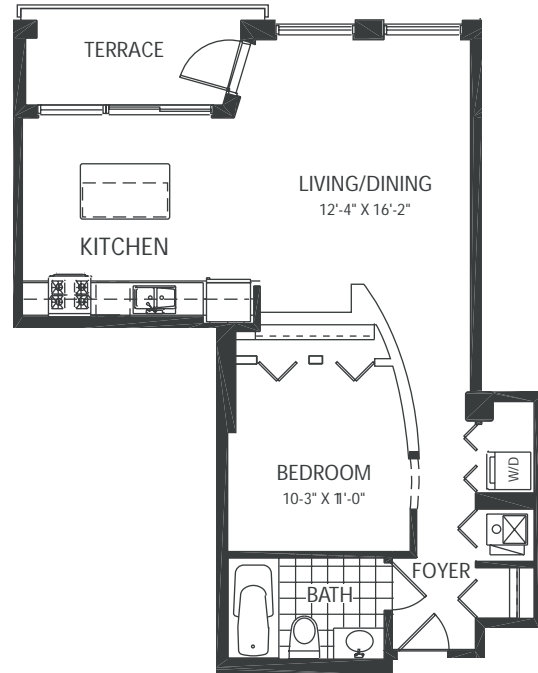

UNIT 4 775 sq.ft.

- Hardwood flooring in main living areas
- Private outdoor terrace
- Dramatic 11' ceilings
- Exposed ductwork with painted concrete ceilings
- Floor-to-ceiling windows
- Granite kitchen countertops
- Designer appliances available in stainless steel, black or white
- Marble countertops in bath
- Washer and dryer