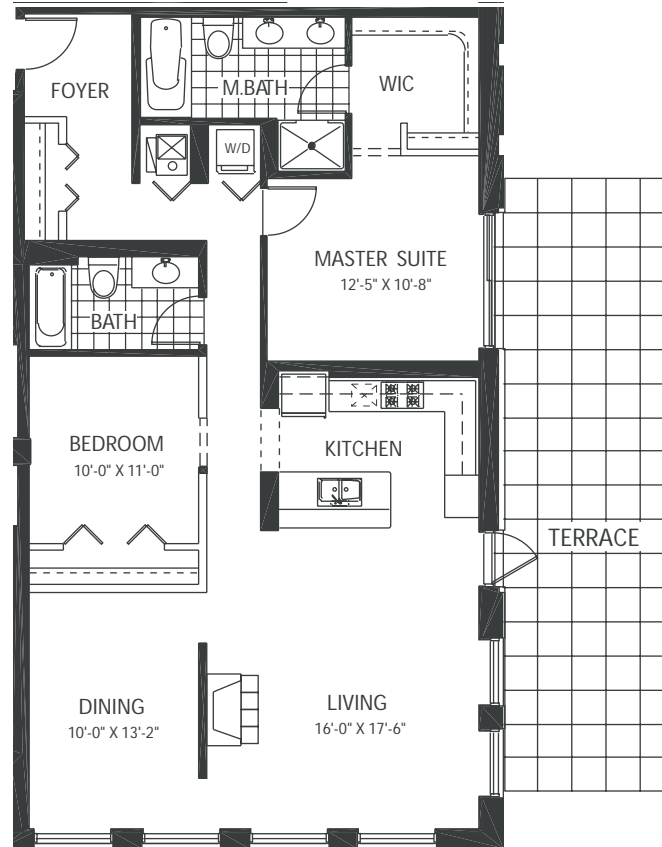

UNIT 13 1391 sq. ft.

- Hardwood Flooring in main living areas
- Private outdoor terrace
- Dramatic 11' ceilings
- Exposed ductwork with painted concrete ceilings
- Floor-to-ceiling windows
- Gas fireplace with marble surround
- Granite kitchen countertops
- Designer appliances available in stainless steel, black or white
- Marble countertops in master bath
- Washer and dryer