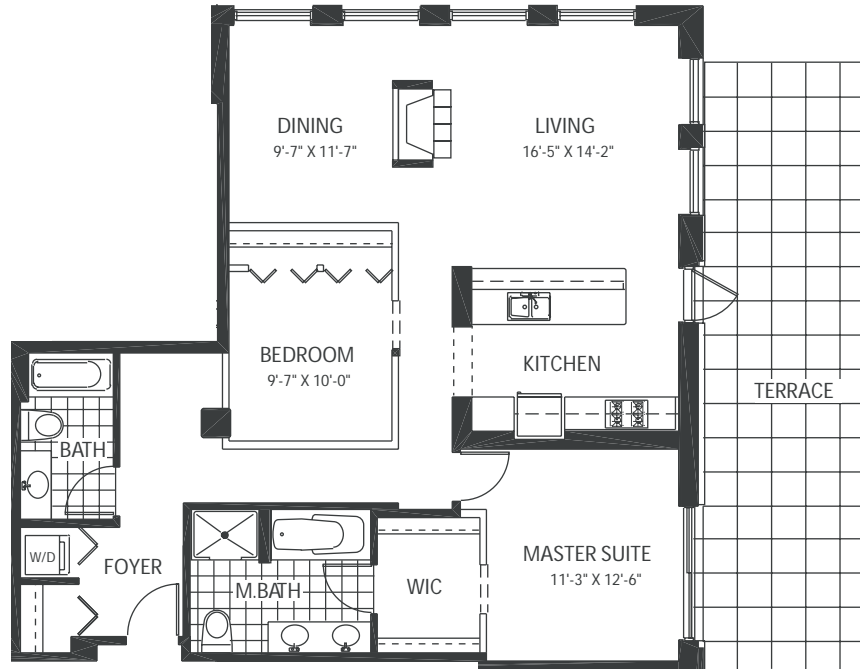

UNIT 14 1309 sq.ft.

- Hardwood Flooring in main living areas
- Private outdoor terrace
- Dramatic 11' ceilings
- Exposed ductwork with painted concrete ceilings
- Floor-to-ceiling windows
- Gas fireplace with marble surround
- Granite kitchen countertops
- Designer appliances available in stainless steel, black or white
- Marble countertops in master bath
- Washer and dryer